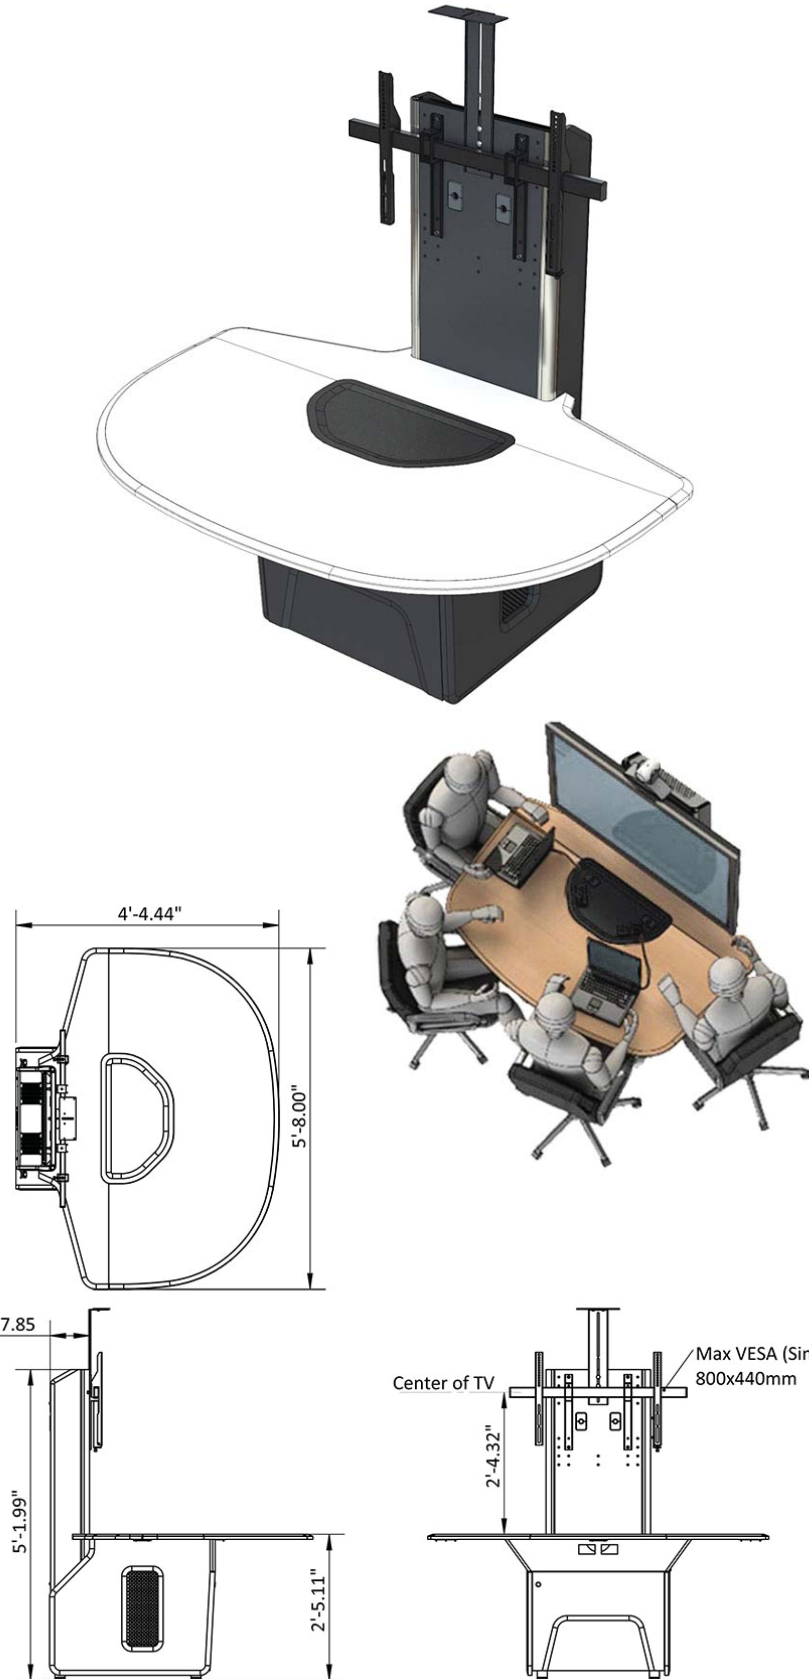

Designed primarily for quick meetings, the **T628-NE** table is ideal for open concept room spaces and huddle rooms.

Standard Features

- 3 to 4 people
- Includes TP800 monitor stand (Choice of single-S, dual-D or single-XL display brackets)
- TP800 includes camera mount and 3U rack
- One large vented base compartments to house drop-in racks or PC's up to 9U
- Island is designed to conceal inputs/outputs and power supplies
- 8U drop-in rack
- Highly resistant thermowrap surface in many colors

Options

- **T628 Extension** Accommodates 4 additional people
- **PLM1022** 10" - 24" LCD monitor mount
- **CS** Wall mount camera or codec shelf
- **CBB-TV** Under TV camera bracket (26" - 80" TV's)
- **PB** Six outlet power bar with 10 ft. cord
- **CUB3** Round cable well
- **CUB4** Black-B/Silver-S Power Panel
- **CUB5** Round cable well
- **CUB8** Table top cable well
- **POP5** Pop-up connection panel
- **PC-PATCH** 2x 110AC, RJ45, Phone, 2x USB
- **SF-PB3** Surface mounted 3-outlet 120V power bar
- **CHGQIW/B** Wireless charging station white or black
- **CHGQI-DNGL** Dongle Lightning, USB Type-C, Micro-USB. Requires CHGQIW/B
- **9031** Vented metal shelf
- **9041** Sliding shelf
- **9052** Sliding drawer
- **DIR9200-8** 8U Rack module
- **GRC60** 60mm Round grommet. Black-B, white-W & grey-G
- **CUSTOM CUTOUT** Cutouts for electronics or other items specified by the customer